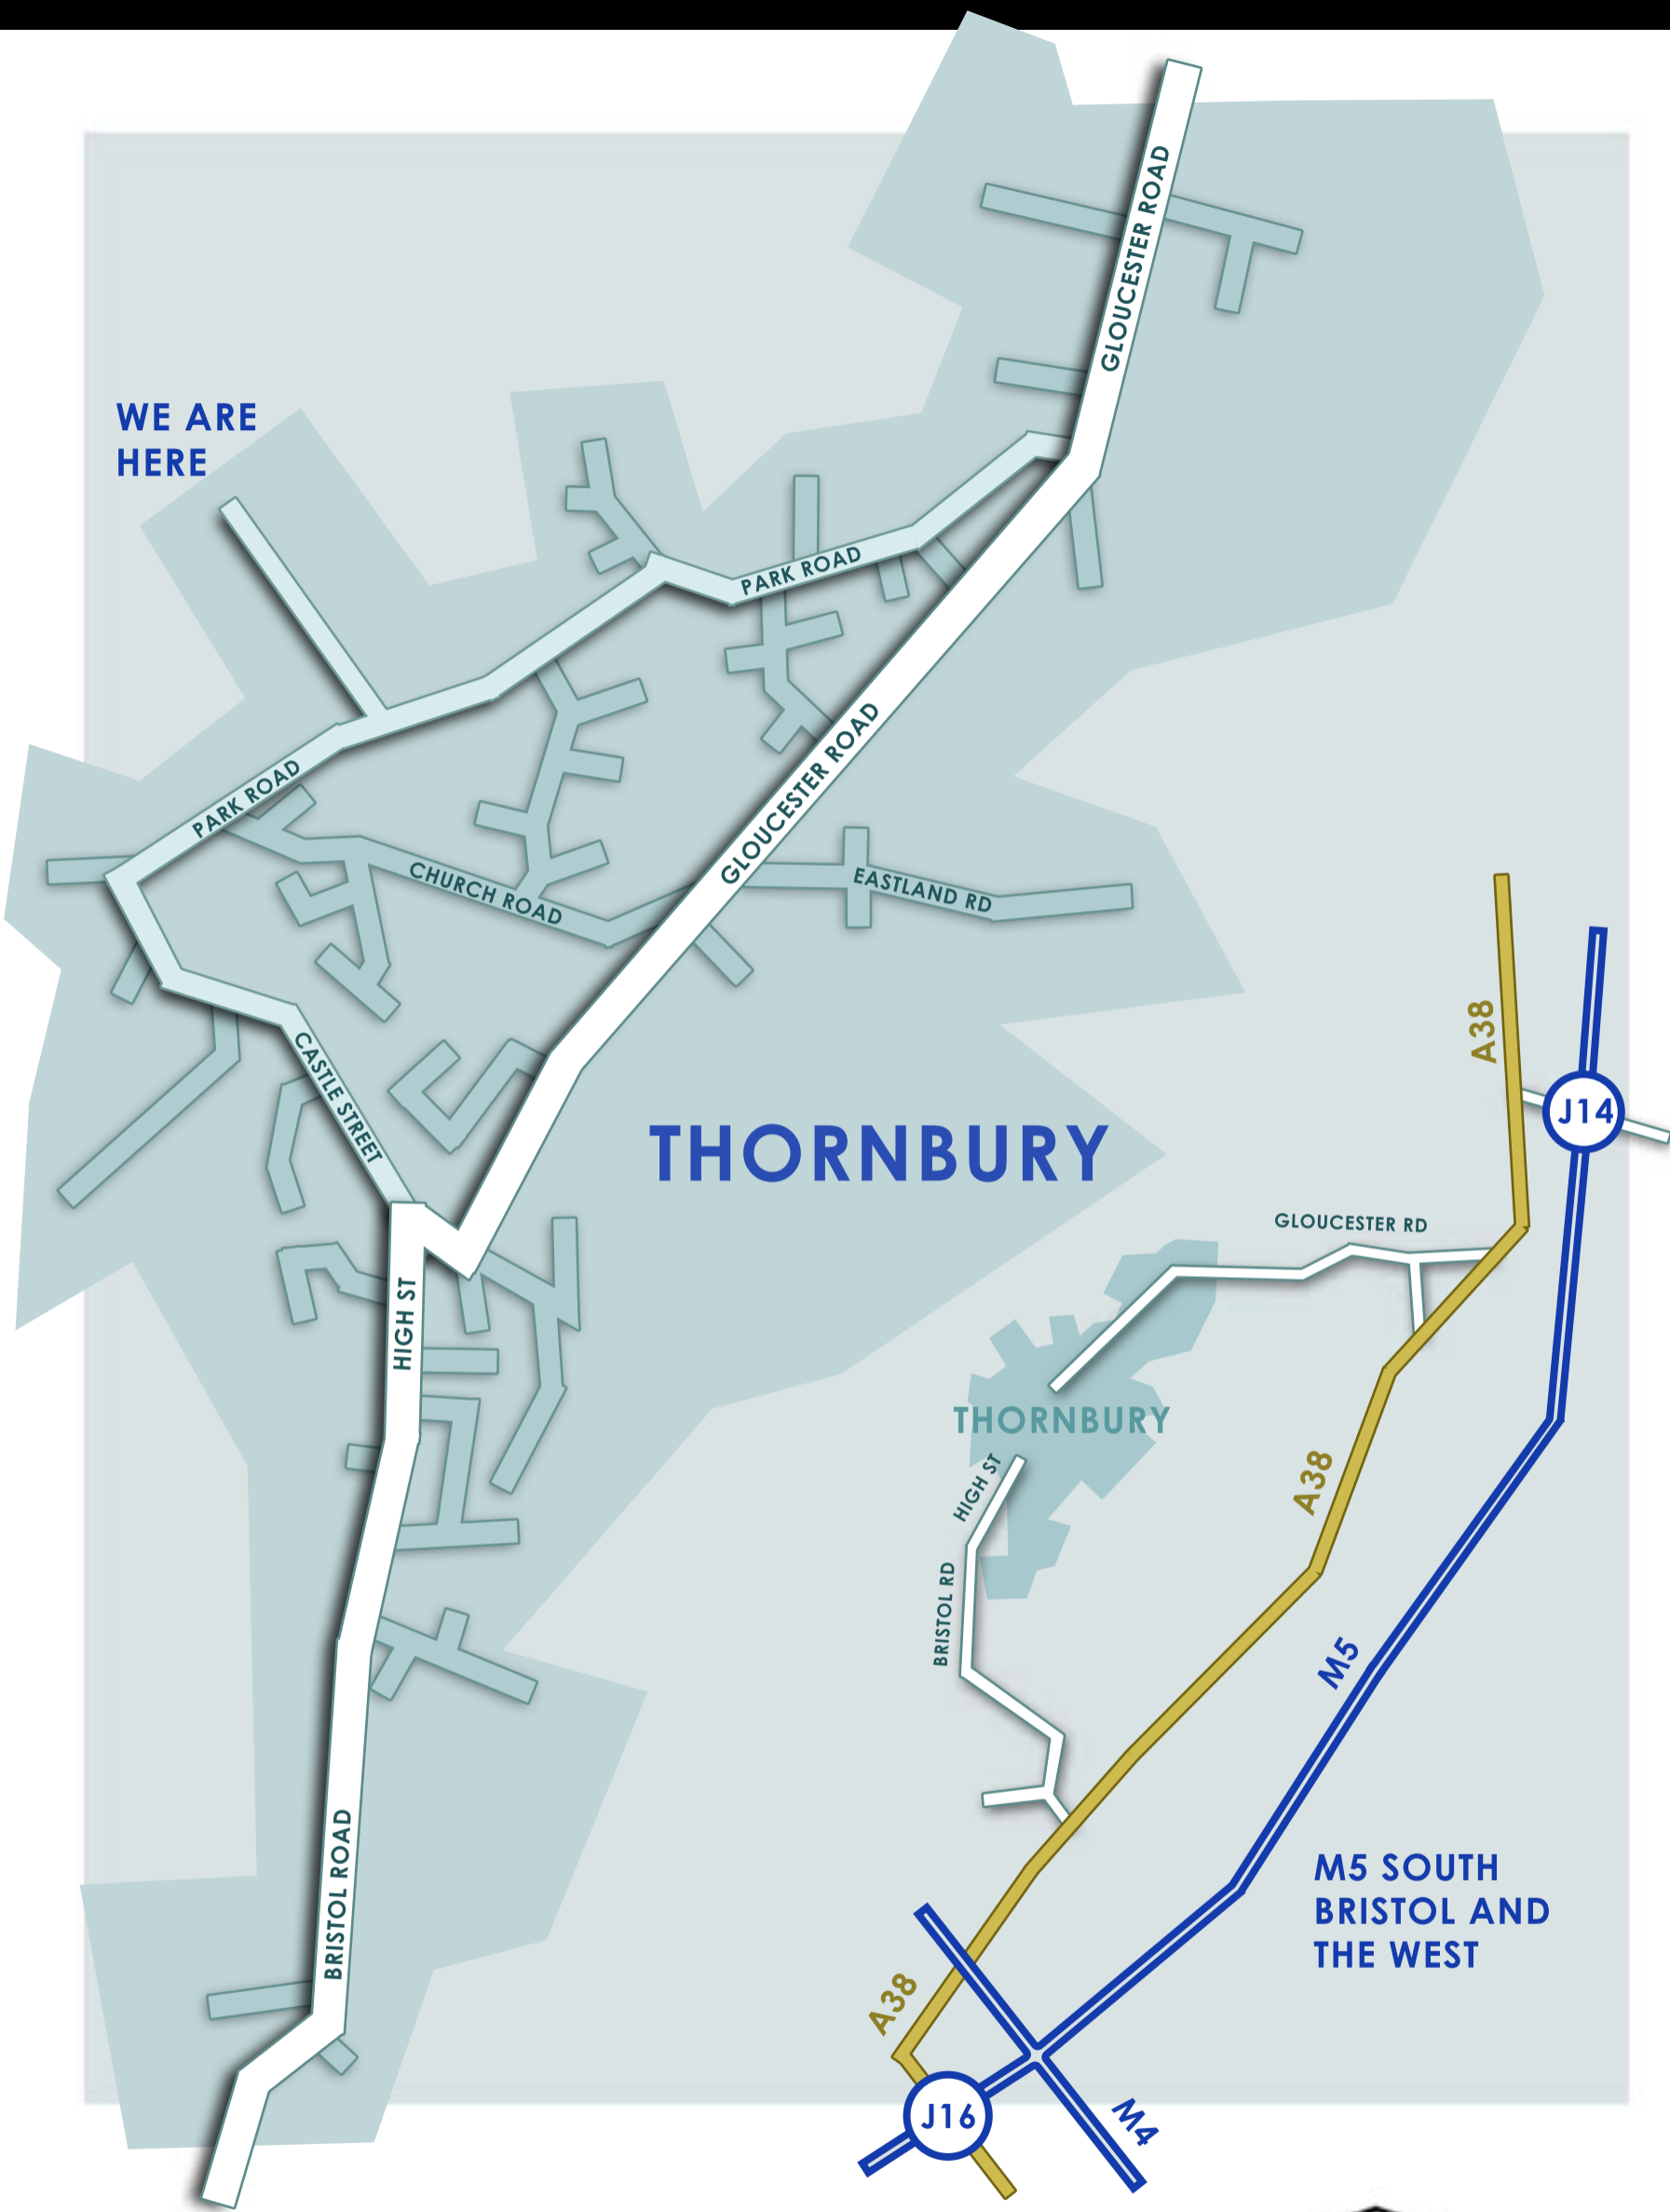

**WE ARE
HERE**

THORNBURY

**M5 SOUTH
BRISTOL AND
THE WEST**

Address:

Sheiling School
Park Road
Thornbury
Bristol BS35 1HP

Email:

mail@sheilingschool.org.uk

Tel: